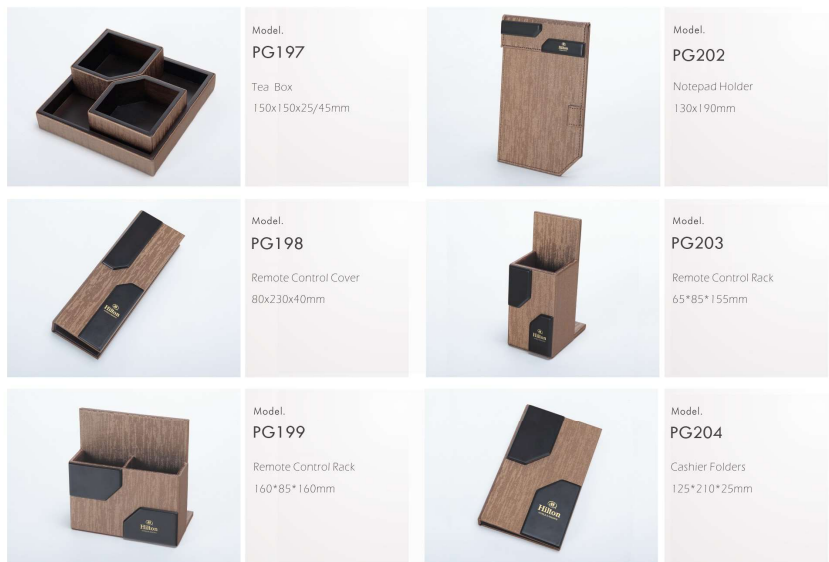

Model.
PG195
Service Directory Folder
250x330x40mm

Model.
PG200
Service Directory Folder
250*330*30mm

Model.
PG196
Rectangle Tissue Box
240*125*65mm

Model.
PG201
Square Tissue Box
130x130x130mm

LUXURY HILTON SERIES

Model.
PG197
Tea Box
150x150x25/45mm

Model.
PG202
Notepad Holder
130x190mm

Model.
PG198
Remote Control Cover
80x230x40mm

Model.
PG203
Remote Control Rack
65*85*155mm

Model.
PG199
Remote Control Rack
160*85*160mm

Model.
PG204
Cashier Folders
125*210*25mm

Model.
PG205
Magazine Rack
355x100x240mm

Model.
PG208
Tray
350x250x30mm

Model.
PG206
Desk Mat
450x330mm

Model.
PG209
Meeting Pad
240x340mm

Model.
PG207
Consumable Box
250x220x70mm

Model.
PG210
Dustbin
260x190/220x150x340mm