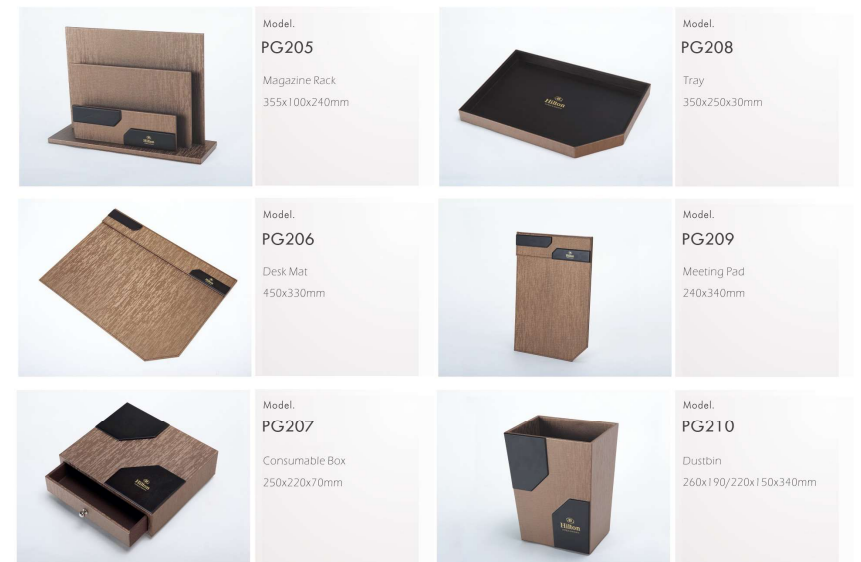

Model.
PG197
Tea Box
150x150x25/45mm

Model.
PG202
Notepad Holder
130x190mm

Model.
PG198
Remote Control Cover
80x230x40mm

Model.
PG203
Remote Control Rack
65*85*155mm

Model.
PG199
Remote Control Rack
160*85*160mm

Model.
PG204
Cashier Folders
125*210*25mm

Model.
PG205
Magazine Rack
355x100x240mm

Model.
PG208
Tray
350x250x30mm

Model.
PG206
Desk Mat
450x330mm

Model.
PG209
Meeting Pad
240x340mm

Model.
PG207
Consumable Box
250x220x70mm