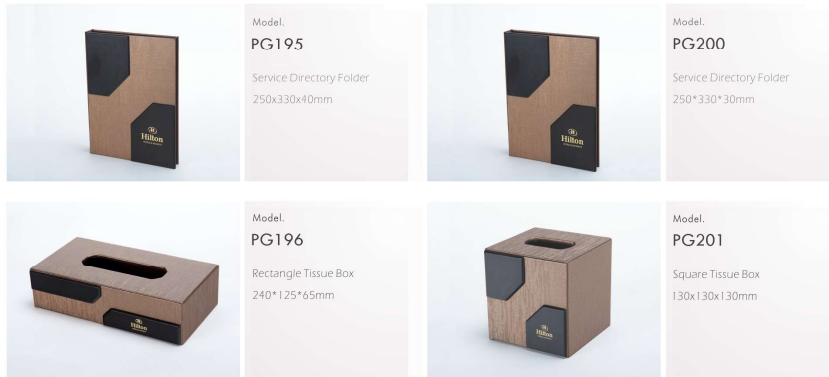

Model.
PG195
Service Directory Folder
250x330x40mm

Model.
PG200
Service Directory Folder
250*330*30mm

Model.
PG196
Rectangle Tissue Box
240*125*65mm

Model.
PG201
Square Tissue Box
130x130x130mm

LUXURY HILTON SERIES

Model.
PG197
Tea Box
150x150x25/45mm

Model.
PG202
Notepad Holder
130x190mm

Model.
PG198
Remote Control Cover
80x230x40mm

Model.
PG203
Remote Control Rack
65*85*155mm

Model.
PG199
Remote Control Rack
160*85*160mm

Model.
PG204
Cashier Folders
125*210*25mm

Model.
PG205
Magazine Rack
355x100x240mm

Model.
PG208
Tray
350x250x30mm

Model.
PG206
Desk Mat
450x330mm

Model.
PG209
Meeting Pad
240x340mm

Model.
PG207
Consumable Box
250x220x70mm

Model.
PG210
Dustbin
260x190/220x150x340mm